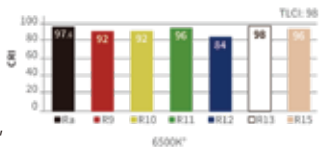

4.Color rendering index