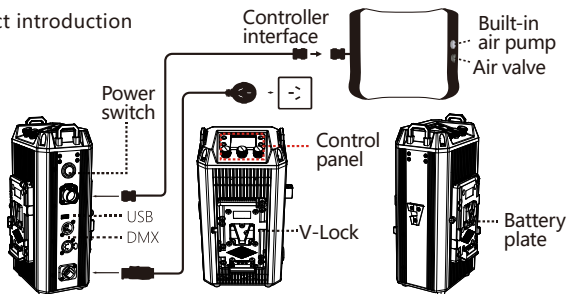

1.Product Characteristics

- ①Light and soft
- ②RGBWW for light source
- ③Rich light control accessories
- ④Internal Wireless DMX
- ⑤AC100V-240V/ V-lock Battery

2.Product Introduction

2.1 product introduction