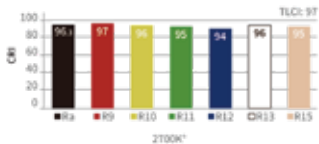

4.Color rendering index